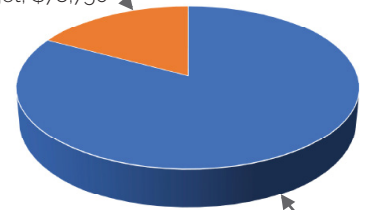

- Adult/youth/kid small group leaders
- Coffee service
- Meal setup/clean up

Mclvor Men's Retreat: Gentlemen of all ages, mark your calendar for the annual Men's Retreat on March 1-3, 2019 at Red Rock Bible Camp. Contact Ed Giesbrecht or Rod Badgley if you have questions.

How to Text Your Donation

- Text the amount you want to give, **example: "mclvor $100"**
- Send text to #73256 in order to give to the General Fund.

This Christmas, give a gift that gives twice! Through **MCC's Christmas Giving projects**, you can bring joy to the people you love and transform lives around the world. Each gift comes with a card that explains the gift you've given. Choose from a variety of gift options that will be meaningful to friends, teachers, co-workers or family! Visit mccmb.ca/christmas today.

Join MCC in Nepal for our first trekking learning tour – April 1-19, 2019. This isn't your average trekking trip. You're invited to come, see and be inspired by the resilience of the Nepali people. Come ready to experience the beauty of the mountains and to learn from the stories of the people living there. For more information visit mccmb.ca/nepal-learning-tour.

Financial Update

2018 Approved Budget - $528,150

Balance needed by Dec. 31 to meet budget, $78,750

Income & Donations to Dec 18, 2018, $449,400

Prayer, Praise & Missions

Missionary of the week:

Stephanie Dyck, Power to Change (Christian Embassy)

Pray for **Eric of Square One World Media** as he speaks with and prays for many of the ministry's donors and supporting churches.

News from ETEQ (École de théologie évangélique du Québec)

Please pray for our team and students. May they be filled with the Holy Spirit as this new semester begins. May their eyes be fixed on God and their hearts on His call.

If you would like to be part of the **prayer e-chain** fill in the yellow form for the prayer chain at the Connect Centre and hand it in at the office.

Community Prayer

On the first Wednesday of each month, the Fellowship Room is open from 10-11 AM for all to come, offer, and/or receive prayer. The next prayer meeting is January 9.